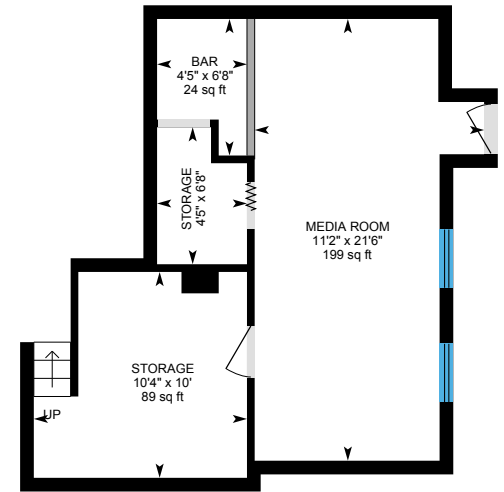

16 Berkeley St, Melrose, MA

Main Building

1st Floor

2nd Floor

Basement (Below Grade)

PREPARED: 2024/08/10