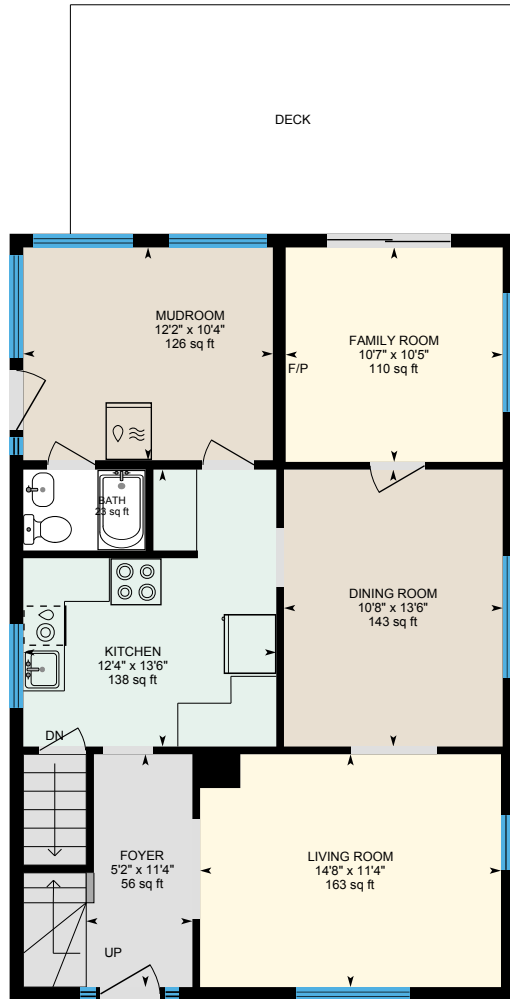

16 Berkeley St, Melrose, MA

Main Building

1st Floor

2nd Floor

Basement (Below Grade)

PREPARED: 2024/08/10