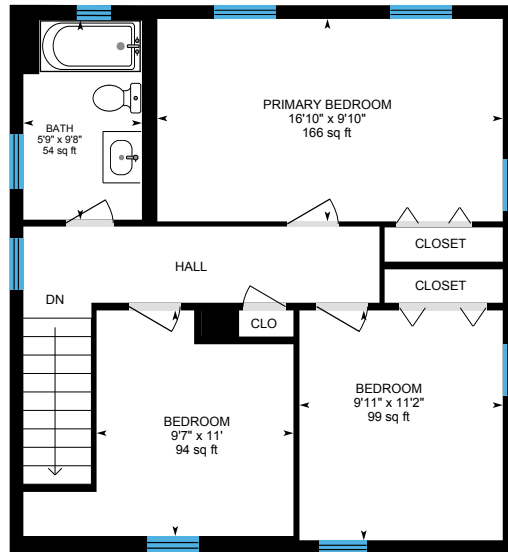

16 Berkeley St, Melrose, MA

Main Building

1st Floor

2nd Floor

Basement (Below Grade)

PREPARED: 2024/08/10